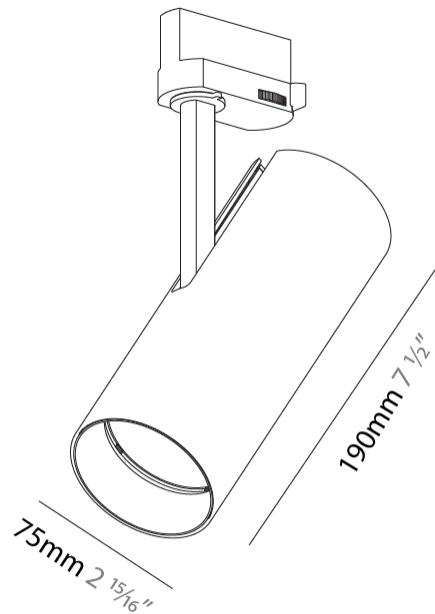

GENERAL

Series: Imagine
Subseries: Imagine 75
Brand: Prolicht
Division: Architectural
Mounting Type: Track
Mounting Location: Ceiling
Subcategory: Spots

PHYSICAL

Shape: Cylinder
Diameter (mm): 75
Diameter (in): 2 ¹⁵/₁₆
Height (mm): 190
Height (in): 7 ¹/₂
Max. Overall Height (mm): 210
Max. Overall Height (in): 8 ¹/₄
Light Distribution: Adjustable / Direct
Weight (kg): 0.768
Weight (lbs): 1.69
Fixture Finish: SSR / BKV / CWI / CRY / HAB / LAG / UFT / ITA / RUA / RUR / MIC / FTG / MYG / TWT / LOD / PUS / FRO / FUP / KIA / POP / BLS / SPG / MEY / GOH / GUM / CHC / COM / ABZ / JAG / OBR / MOS / ROR
Fixture Material: Aluminum Die Cast

ELECTRICAL

Lamp Type: LED (Zhaga Standard)
Input Wattage (W): 19
Total Output Wattage (W): 17.3
Dimming: Tri-Mode (Non-Dimming and Phase Dimming (120Vac only) and 0-10V Dimming)
Driver Included: Yes
Driver Location: Integrated
Driver Type: Constant Current - Universal
Driver Class: Class 2
Input Voltage (V): 120 - 277
Constant Current (MA): 500

LED

Number of LEDs: 1
Color Temperature (°K): 2700 / 3000 / 3500 / 4000
Max. Delivered Lumen (lm): 1432 / 1492 / 1555 / 1624
CRI: >90 CRI
Lamp Life (hrs): 50000

OPTICAL

Reflector: 16 / 32
Adjustability: Rotational 350°; Tilt 90°

RATINGS AND CERTIFICATIONS

Certified By: Certified for North American Standards
IP rating: IP20