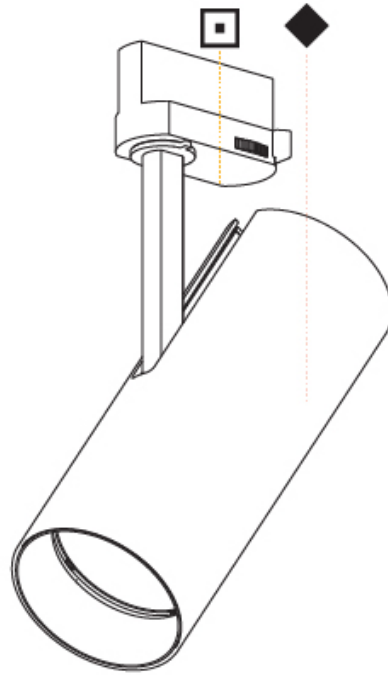

IMAGINE 75 TRACK

A3T042-

PROJECT

TYPE

SPECIFIER

QUANTITY

DATE

A