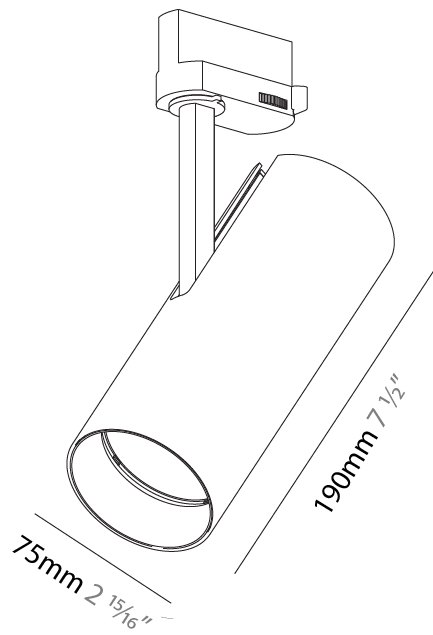

PHYSICAL

Shape: Cylinder
Diameter (mm): 75
Diameter (in): 2 15/16
Height (mm): 190
Height (in): 7 1/2
Max. Overall Height (mm): 210
Max. Overall Height (in): 8 1/4
Light Distribution: Adjustable / Direct
Weight (kg): 0.716
Weight (lbs): 1.58
Fixture Finish: SSR / BKV / CWI / CRY / HAB / LAG / UFT / ITA / RUA / RUR / MIC / FTG / MYG / TWT / LOD / PUS / FRO / FUP / KIA / POP / BLS / SPG / MEY / GOH / GUM / CHC / COM / ABZ / JAG / OBR / MOS / ROR
Holder Finish: BLK / WHI / SIL
Fixture Material: Aluminum Die Cast

ELECTRICAL

Lamp Type: LED (Zhaga Standard)
Input Wattage (W): 14
Total Output Wattage (W): 12.8
Dimming: Tri-Mode (Non-Dimming and Phase Dimming (120Vac only) and 0-10V Dimming)
Driver Included: Yes
Driver Location: Integrated
Driver Type: Constant Current - Universal
Driver Class: Class 2
Input Voltage (V): 120 - 277
Constant Current (MA): 350

LED

Number of LEDs: 1
Color Temperature (°K): 2700 / 3000 / 3500 / 4000
Max. Delivered Lumen (lm): 1124 / 1210 / 1258 / 1284
Nominal Lumen (lm): 1246 / 1342 / 1396 / 1424
CRI: >90 CRI
Lamp Life (hrs): 50000

OPTICAL

Optic°: Lens Pack - No Lens / Linear Spread Lens / Honeycomb / Spread Lens
Beam Angle: 12
Adjustability: Rotational 350°; Tilt 90°

RATINGS AND CERTIFICATIONS

Certified By: Certified for North American Standards
IP rating: IP20

PROJECT
TYPE
SPECIFIER
QUANTITY
DATE